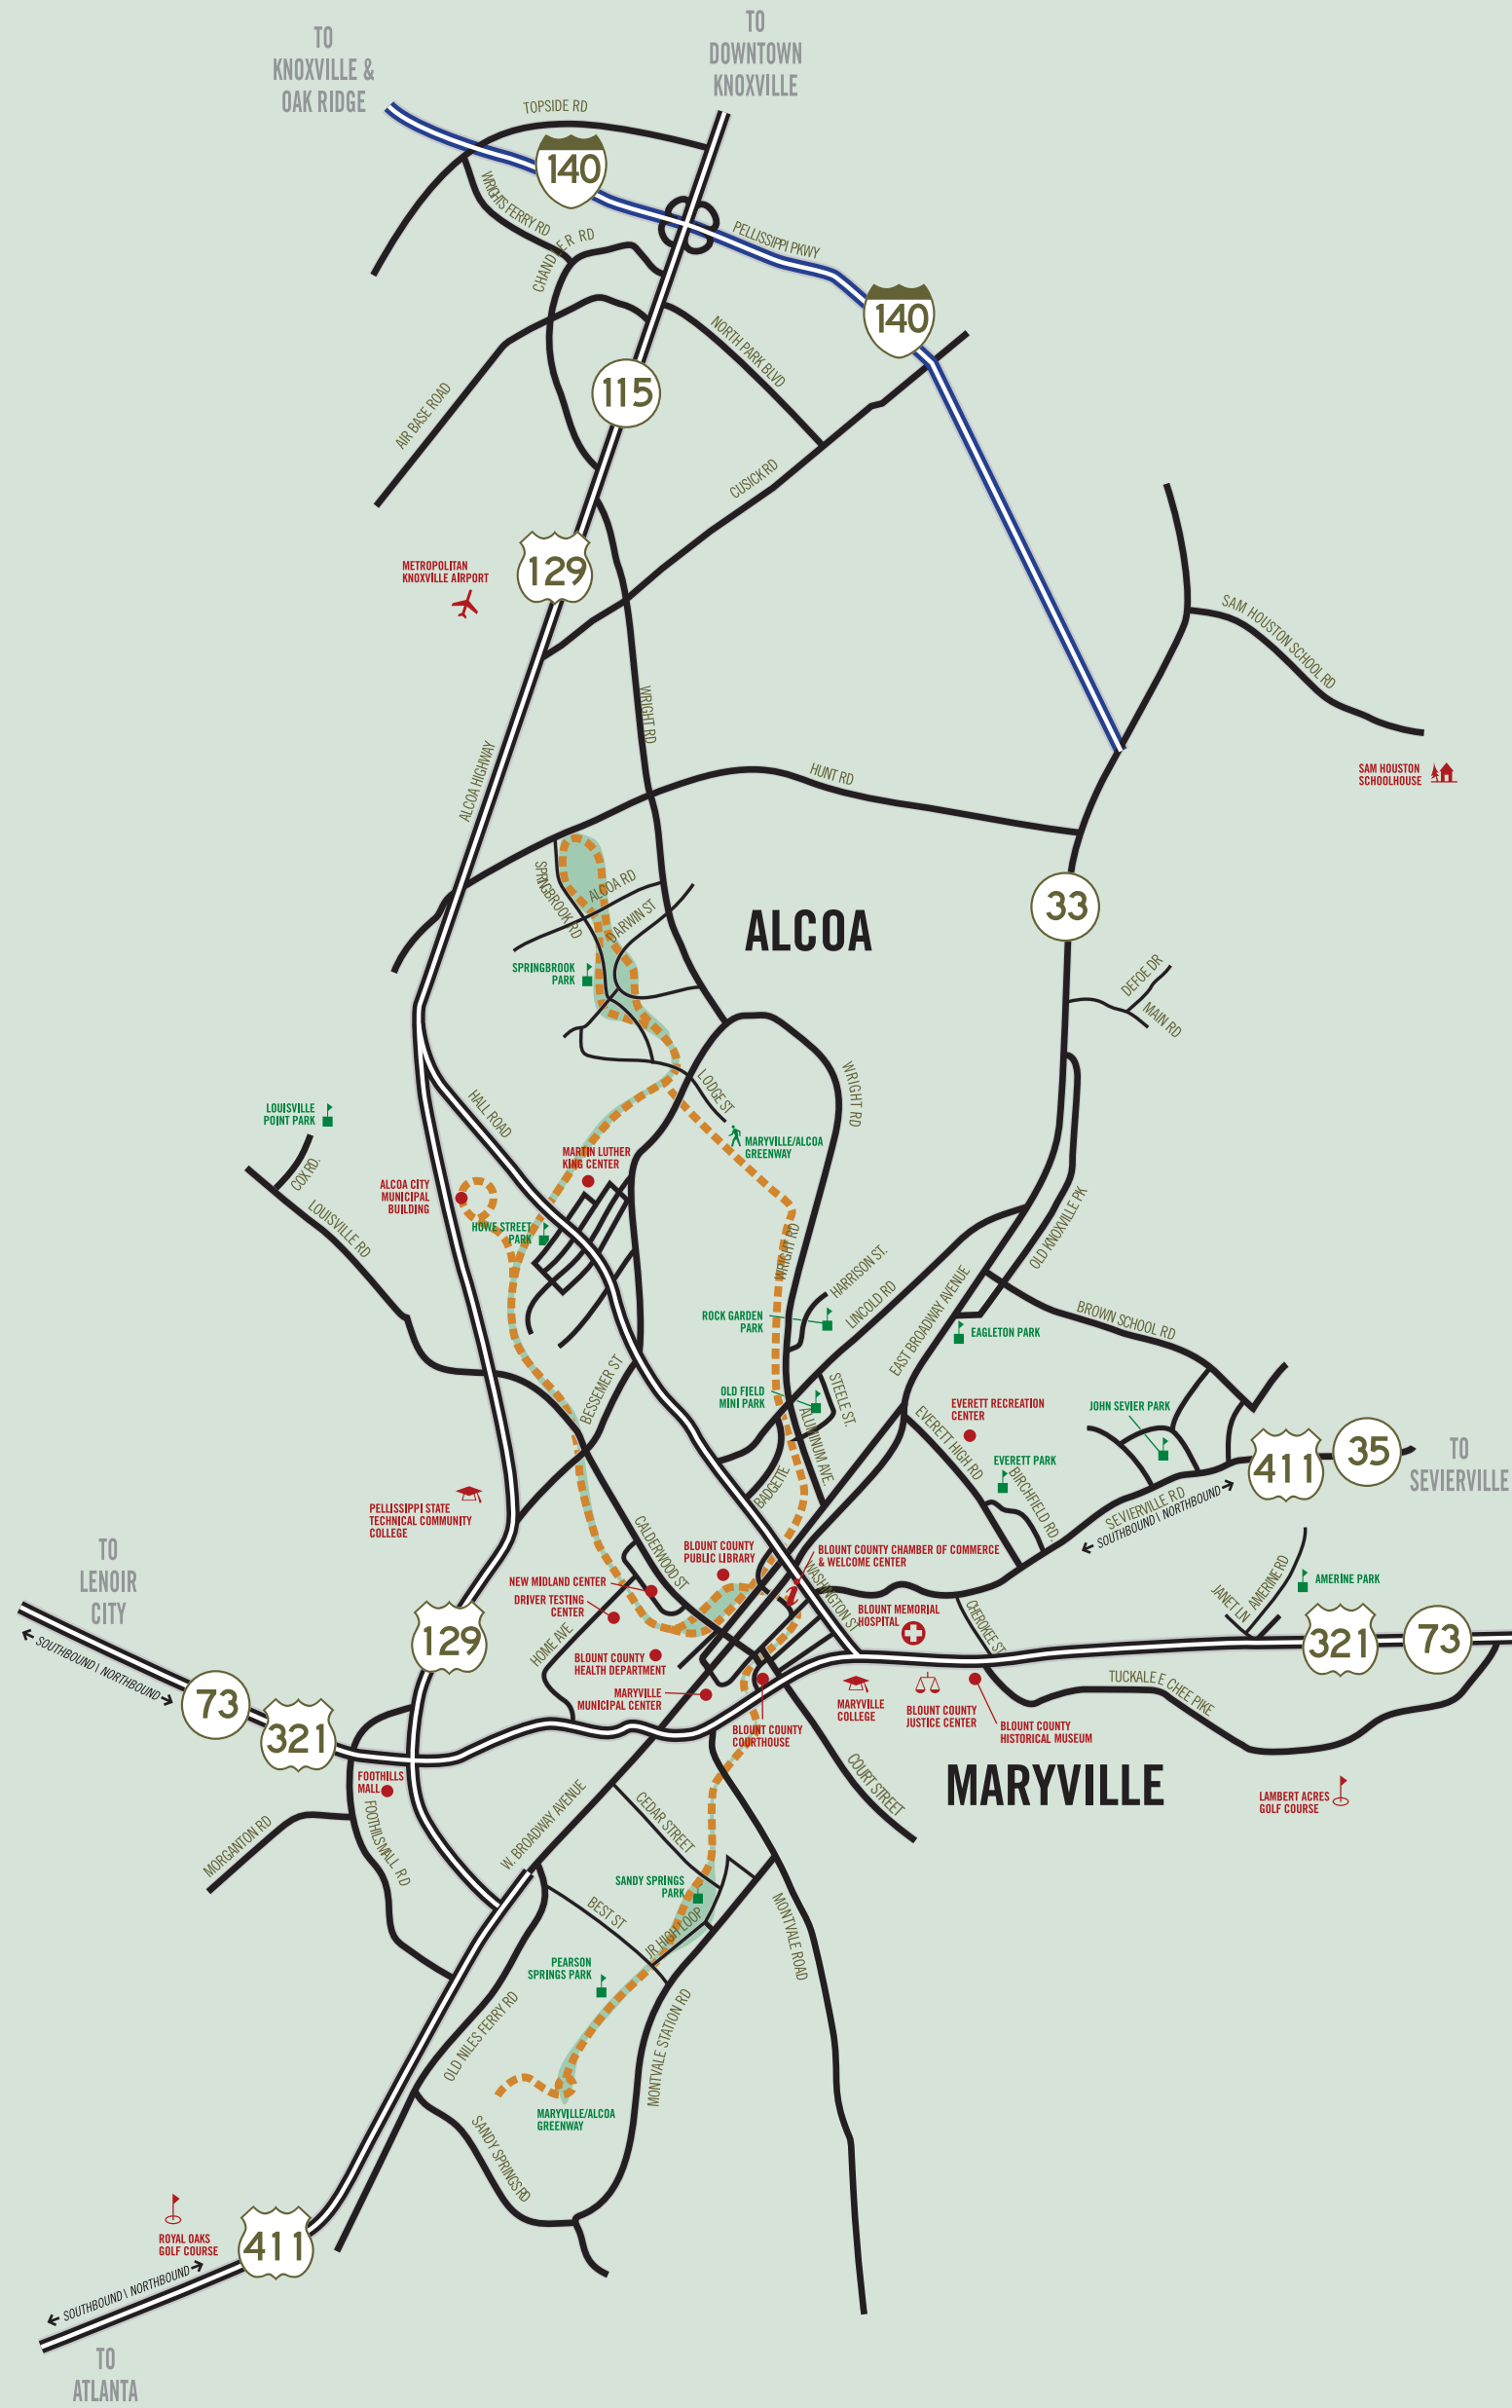

Alcoa/Maryville

Townsend

Driving Distances (Miles)

	From Blount County Chamber of Commerce & Welcome Center	From Townsend Visitor's Center
Great Smoky Mountains National Park	36	3
Foothills Parkway	24	6
Cades Cove	28	10
Maryville/Alcoa	4/2.4	15
Pigeon Forge	34	17
Gatlinburg	39	21
Knoxville, TN	16	30
Cherokee, NC	77	48
Fontana Village	56	49
Asheville, NC	132	104
Chattanooga, TN	111	146
Atlanta, GA	212	250
Nashville, TN	186	195