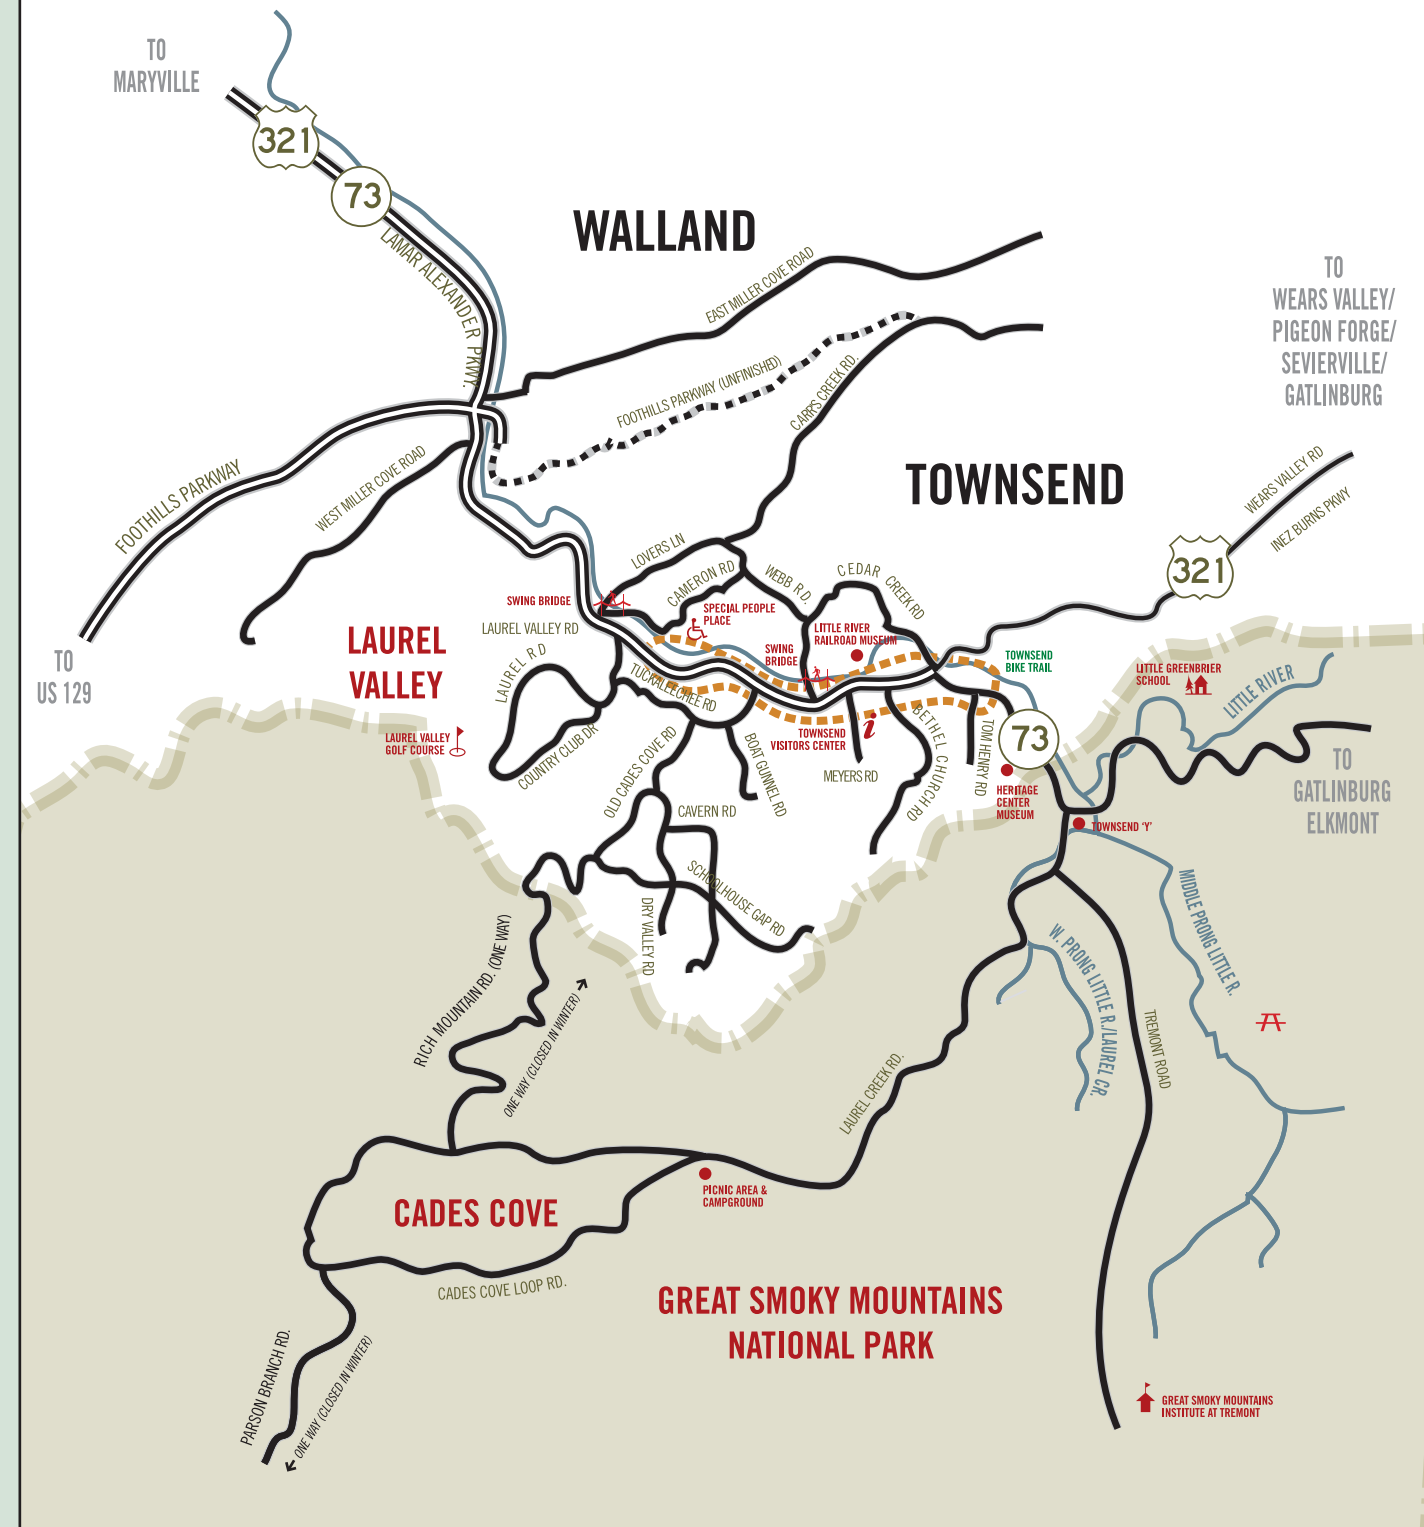

Alcoa/Maryville

Townsend

Driving Distances (Miles)

	From Blount County Chamber of Commerce & Welcome Center	From Townsend Visitor's Center
Great Smoky Mountains National Park	36	3
Foothills Parkway	24	6
Cades Cove	28	10
Maryville/Alcoa	4/2.4	15
Pigeon Forge	34	17
Gatlinburg	39	21
Knoxville, TN	16	30
Cherokee, NC	77	48
Fontana Village	56	49
Asheville, NC	132	104
Chattanooga, TN	111	146
Atlanta, GA	212	250
Nashville, TN	186	195